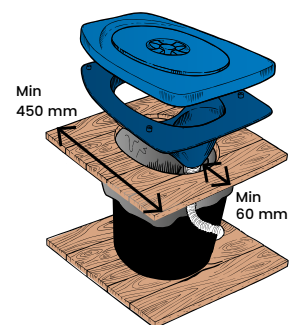

\*\* The compostable Bio bag is designed to withstand the conditions in the toilet and decreases the amount of cleaning when you empty the container.

\*\*\* With an Ejektortank connected to the toilet its easy to make your own nutrient for your garden.

## INSTALLATION

Use the template (on the packaging material) to saw up the hole and mount the insert with the included screws (wood).

If constructing a new outdoor toilet we recommend a that the bench is 42 cm in height for optimal urine diversion.