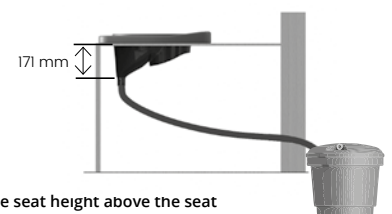

## INSTALLATION

Use the template (on the packaging material) to saw up the hole and mount the insert with the included screws (wood).

If constructing a new outdoor toilet we recommend a that the bench is 42 cm in height for optimal urine diversion.

## TECHNICAL DATA

PRIVY 500	Material	Pack. size/weight
	Recyclable high-gloss polypropylene. Seat in styrofoam.	L:47 W:38 H:21 cm 2 kg

### Connections:

Urine drain: Ø32 mm

The seat height above the seat board:  
Front: 34 mm Back: 50 mm

All our electrical products are ETL and/or CE marked. Further information about the products can be found on our website, [www.separett.com](http://www.separett.com)