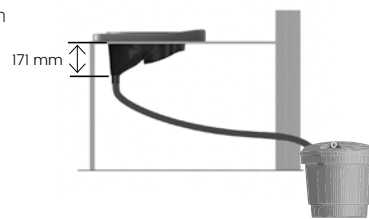

\*\* The compostable Bio bag is designed to withstand the conditions in the toilet and decreases the amount of cleaning when you empty the container.

\*\*\* With an Ejektortank connected to the toilet its easy to make your own nutrient for your garden.

## INSTALLATION

Use the template (on the packaging material) to saw up the hole and mount the insert with the included screws (wood).

If constructing a new outdoor toilet we recommend a that the bench is 42 cm in height for optimal urine diversion.